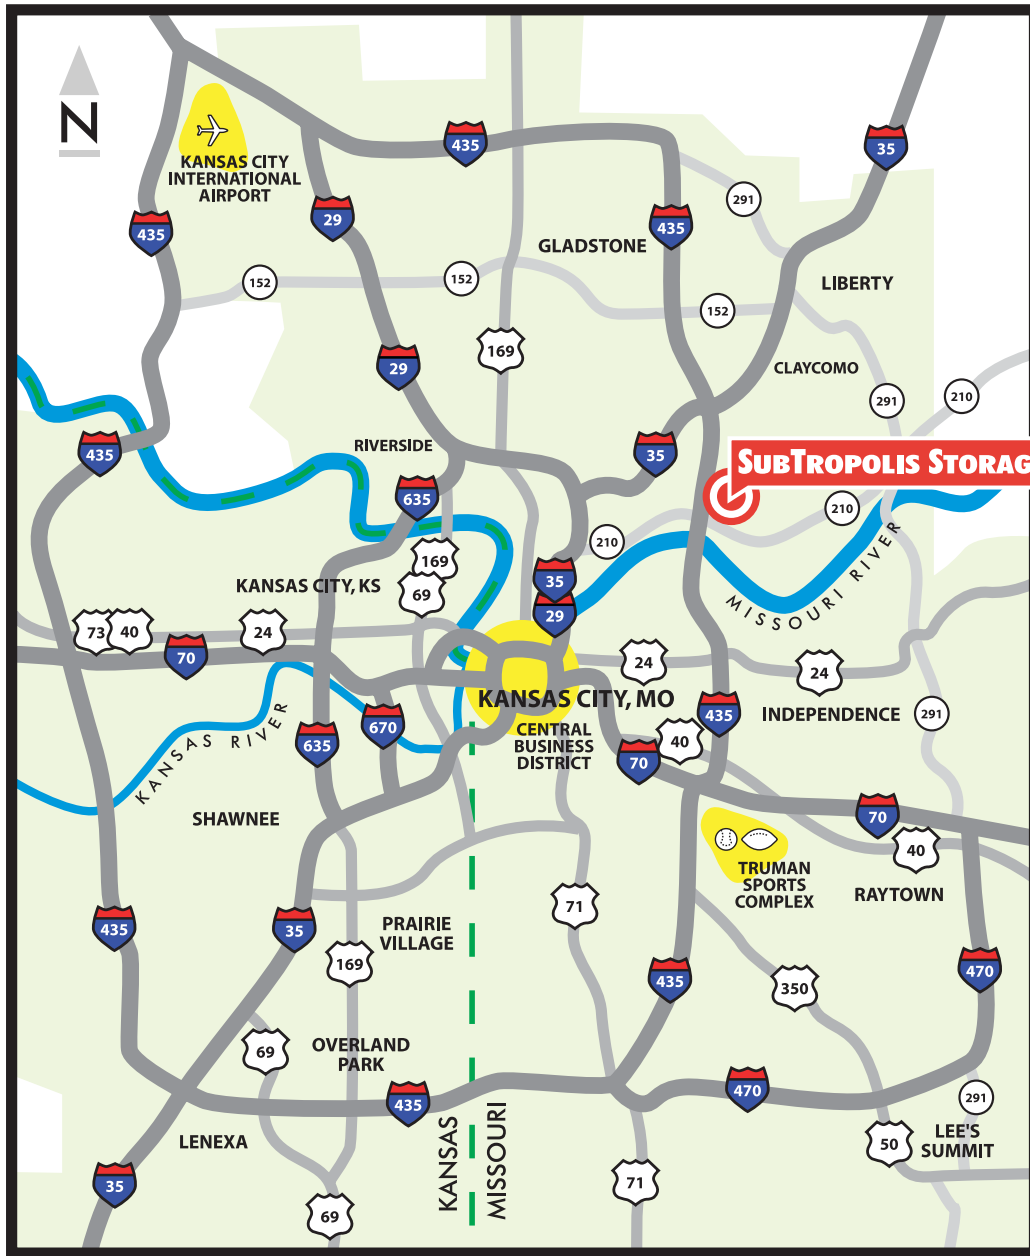

KANSAS CITY AREA MAP

DIRECTIONS TO SUBTROPOLIS STORAGE

FROM DOWNTOWN KC:

1. I-35 N to MO Highway 210 (Exit 6A)
2. MO Highway 210 E to Eldon Avenue/Ameristar Drive
3. Left on Eldon/Ameristar Drive
4. Right after railroad tracks
5. Follow the signs on Underground Drive
6. Left into the SubTropolis Storage leasing office (8760 entrance)
7. During non-business hours, use Randolph Road - left before RR tracks

FROM KCI AIRPORT:

1. I-435 E to MO Highway 210 (Exit 55)
2. MO Highway 210 E to Eldon Avenue/Ameristar Drive
3. Left on Eldon/Ameristar Drive
4. Right after railroad tracks
5. Follow the signs on Underground Drive
6. Left into the SubTropolis Storage leasing office (8760 entrance)
7. During non-business hours, use Randolph Road - left before RR tracks

FROM TRUMAN SPORTS COMPLEX:

1. I-435 N to MO Highway 210 (Exit 55B)
2. MO Highway 210 E to Eldon Avenue/Ameristar Drive
3. Left on Eldon/Ameristar Drive
4. Right after railroad tracks
5. Follow the signs on Underground Drive
6. Left into the SubTropolis Storage leasing office (8760 entrance)
7. During non-business hours, use Randolph Road - left before RR tracks