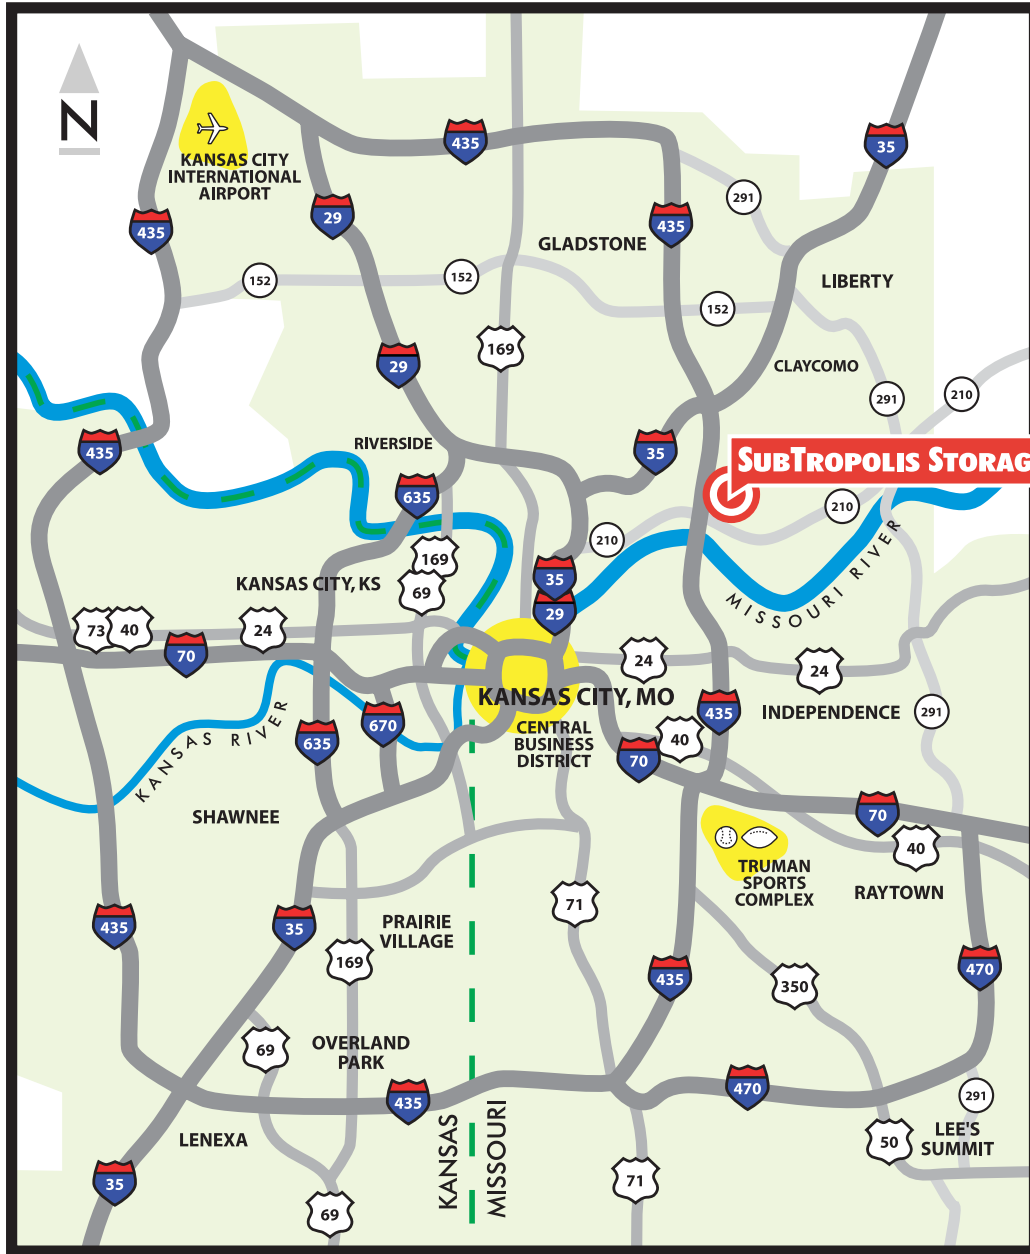

KANSAS CITY AREA MAP

DIRECTIONS TO SUBTROPOLIS STORAGE

FROM DOWNTOWN KC:

1. I-35 N to MO Highway 210 (Exit 6A)
2. MO Highway 210 E to Eldon Avenue/Ameristar Drive
3. Left on Eldon/Ameristar Drive
4. Right after railroad tracks
5. Follow the signs on Underground Drive
6. Left into the SubTropolis Storage leasing office (8760 entrance)
7. During non-business hours, use Randolph Road - left before RR tracks

FROM KCI AIRPORT:

1. I-435 E to MO Highway 210 (Exit 55)
2. MO Highway 210 E to Eldon Avenue/Ameristar Drive
3. Left on Eldon/Ameristar Drive
4. Right after railroad tracks
5. Follow the signs on Underground Drive
6. Left into the SubTropolis Storage leasing office (8760 entrance)
7. During non-business hours, use Randolph Road - left before RR tracks

FROM TRUMAN SPORTS COMPLEX:

1. I-435 N to MO Highway 210 (Exit 55B)
2. MO Highway 210 E to Eldon Avenue/Ameristar Drive
3. Left on Eldon/Ameristar Drive
4. Right after railroad tracks
5. Follow the signs on Underground Drive
6. Left into the SubTropolis Storage leasing office (8760 entrance)
7. During non-business hours, use Randolph Road - left before RR tracks